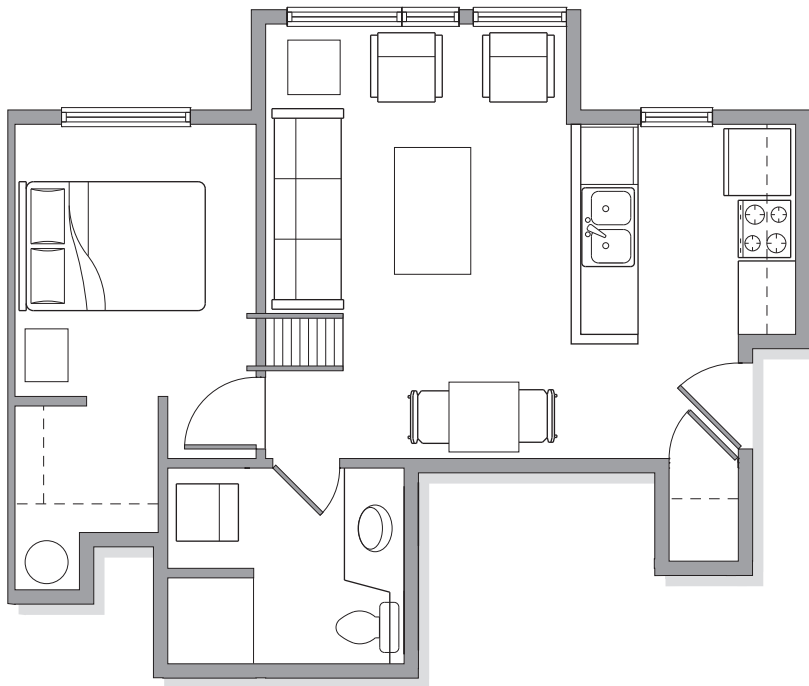

### One Bedroom w/ Loft

565 square feet

Second Floor Only

Unit # \_\_\_\_\_

Rent \$ \_\_\_\_\_

Notes: